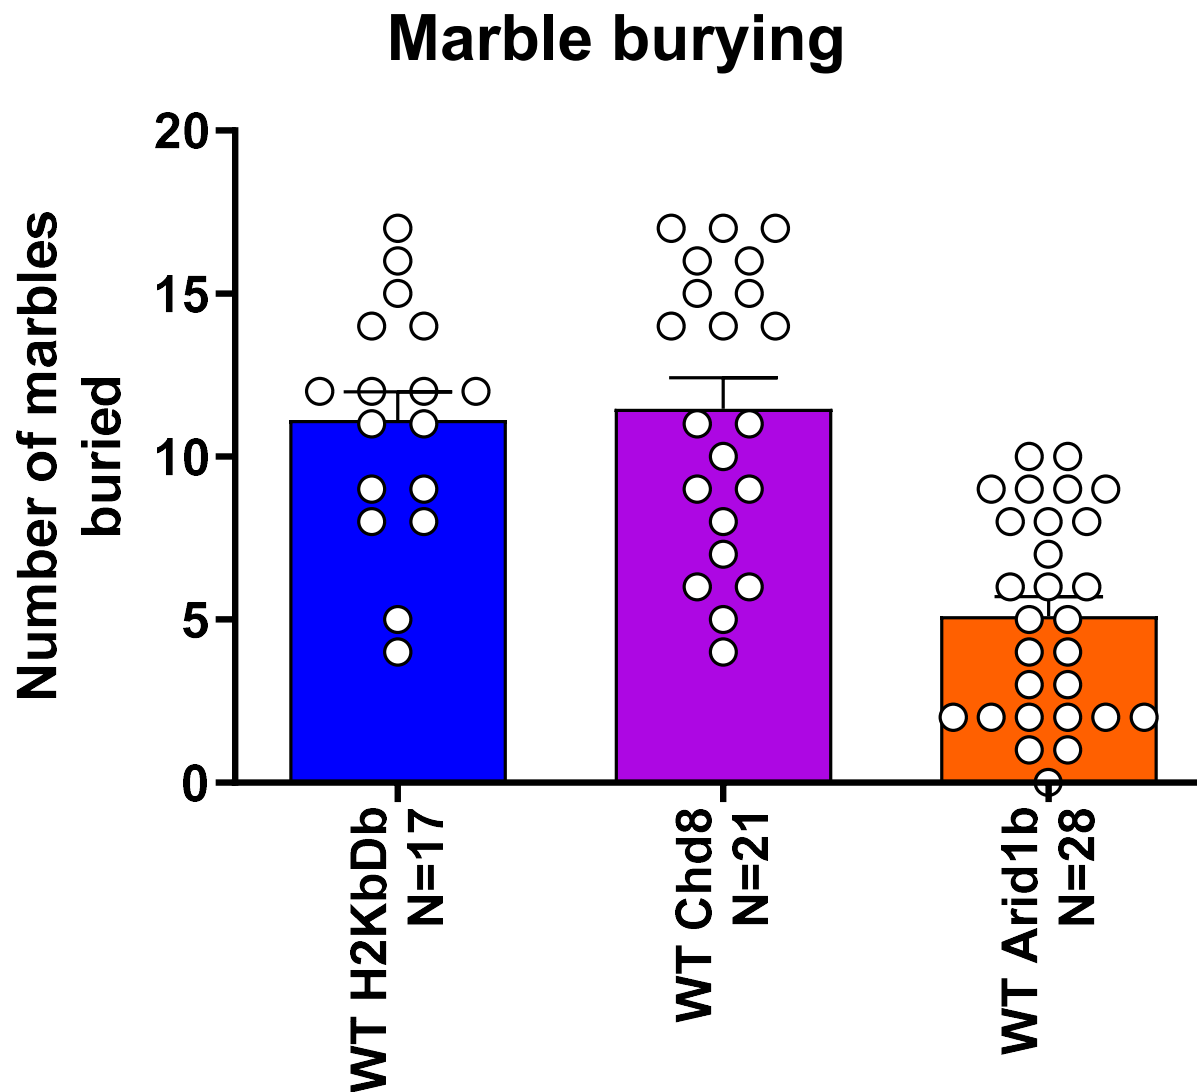

Marble burying scores for control mice

Rodent Behavior Core, UC Davis MIND Institute IDDRC

Franzetti Pride Silverman Crawley, 2020